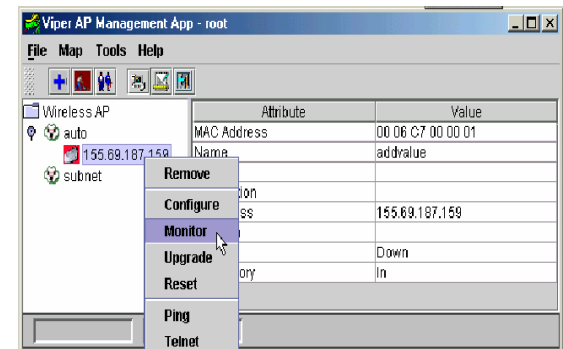

Our Business (1): Wireless LAN Product & System Solution

- Network Interface Card (NIC): PCMCIA, USB
- Access Point (AP)
- Wireless LAN-LAN Bridge (WLLB)
- Wireless Network Management Software (WNMS)

AP

WNMS