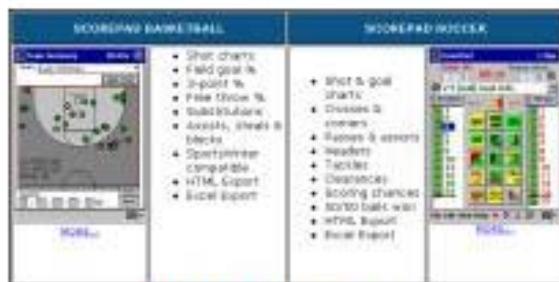

# iPaq PocketPC Story Book Success Stories

**Red Casual Diner**  
 • Menu & Order

**Starbucks**  
 • Messaging

**California Fire Warren**  
 • Hot Spot

**World Economic Forum**  
 • Wireless Kiosks

**Sports Pilot, Inc**  
 • Score & Results

**Microsoft Executives Summit**  
 • Video Streaming

**ALLscripts**  
 • Medical Records

**iScribe**  
 • Drug Interaction Alert

**Changi Airport Trial**  
 • Navigation

**TD WaterHouse**  
 • Stock Quotes  
 • Personalisation