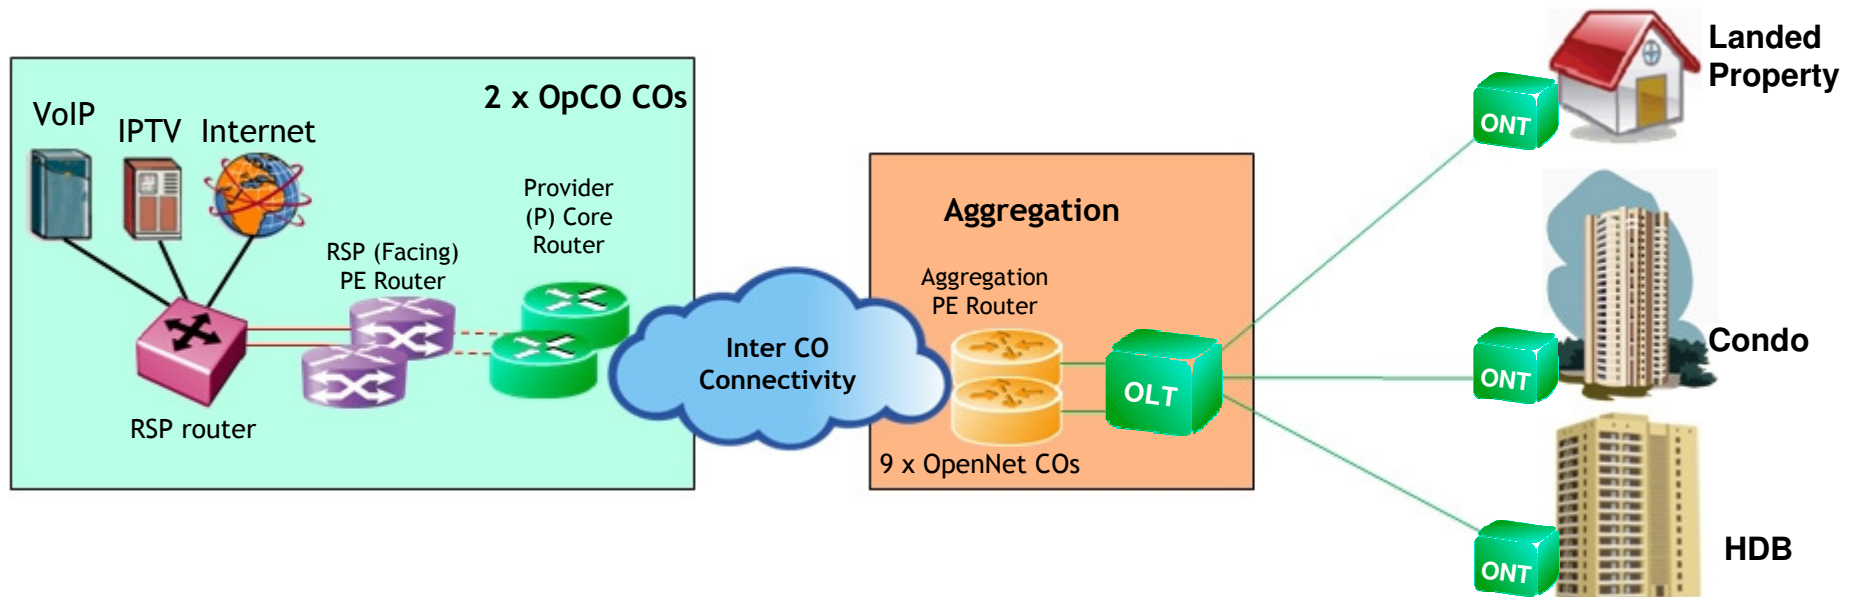

nucleus
connect

Welcome to Nucleus Connect

- **Introduction**
- **Overview of network**
- **Services**
- **Open Access Systems**

Nucleus Connect Overview

- **Nucleus Connect was selected to Build and Operate the Active Network in Singapore's Next Generation National Broadband Network (Next Gen NBN)**
- **Nucleus Connect will deploy advanced technologies to enable a comprehensive range of ultra-high speed wholesale broadband services to RSPs**
- **Nucleus Connect will launch commercial operations in Q1, 2010**
- **Nucleus Connect will offer standard pricing to all Retail Service Providers (RSPs) through an Inter Connect Offering (ICO) that will be regulated by IDA.**
- **Nucleus Connect will deploy a Fiber-to-the-Home (FTTH) architecture using GPON and Active Ethernet network elements to deliver broadband services with speeds up to 1Gbps**

Residential Services

Connections Services

- 100 Mbps Ethernet
- 1 Gbps Ethernet
- Subscribe to different class of services**
 - Best Efforts
 - Real Time
 - Near Real Time
 - Mission Critical

Potential RSP Offerings

- VoIP
- IPTV and Video on Demand (SD and HD)
- High Speed Internet
- Online Gaming
- Video conferencing (e-learning)
- Online storage
- Telemedicine

Non-Residential Services

Connections Services

- 100 Mbps Ethernet
- 1 Gbps Ethernet
- Symmetrical bandwidth
- Subscribe to different class of services**
 - Best Efforts
 - Real Time
 - Near Real Time
 - Mission Critical

Potential RSP Offerings

- Voice over IP
- High Speed Internet
- Corporate data usage (VPN, Intranet)
- Video conference, Tele-Presence
- Leased lines
- Software as a Service (SaaS)
- Telemedicine

Non-Building Address Point (NBAP) Services