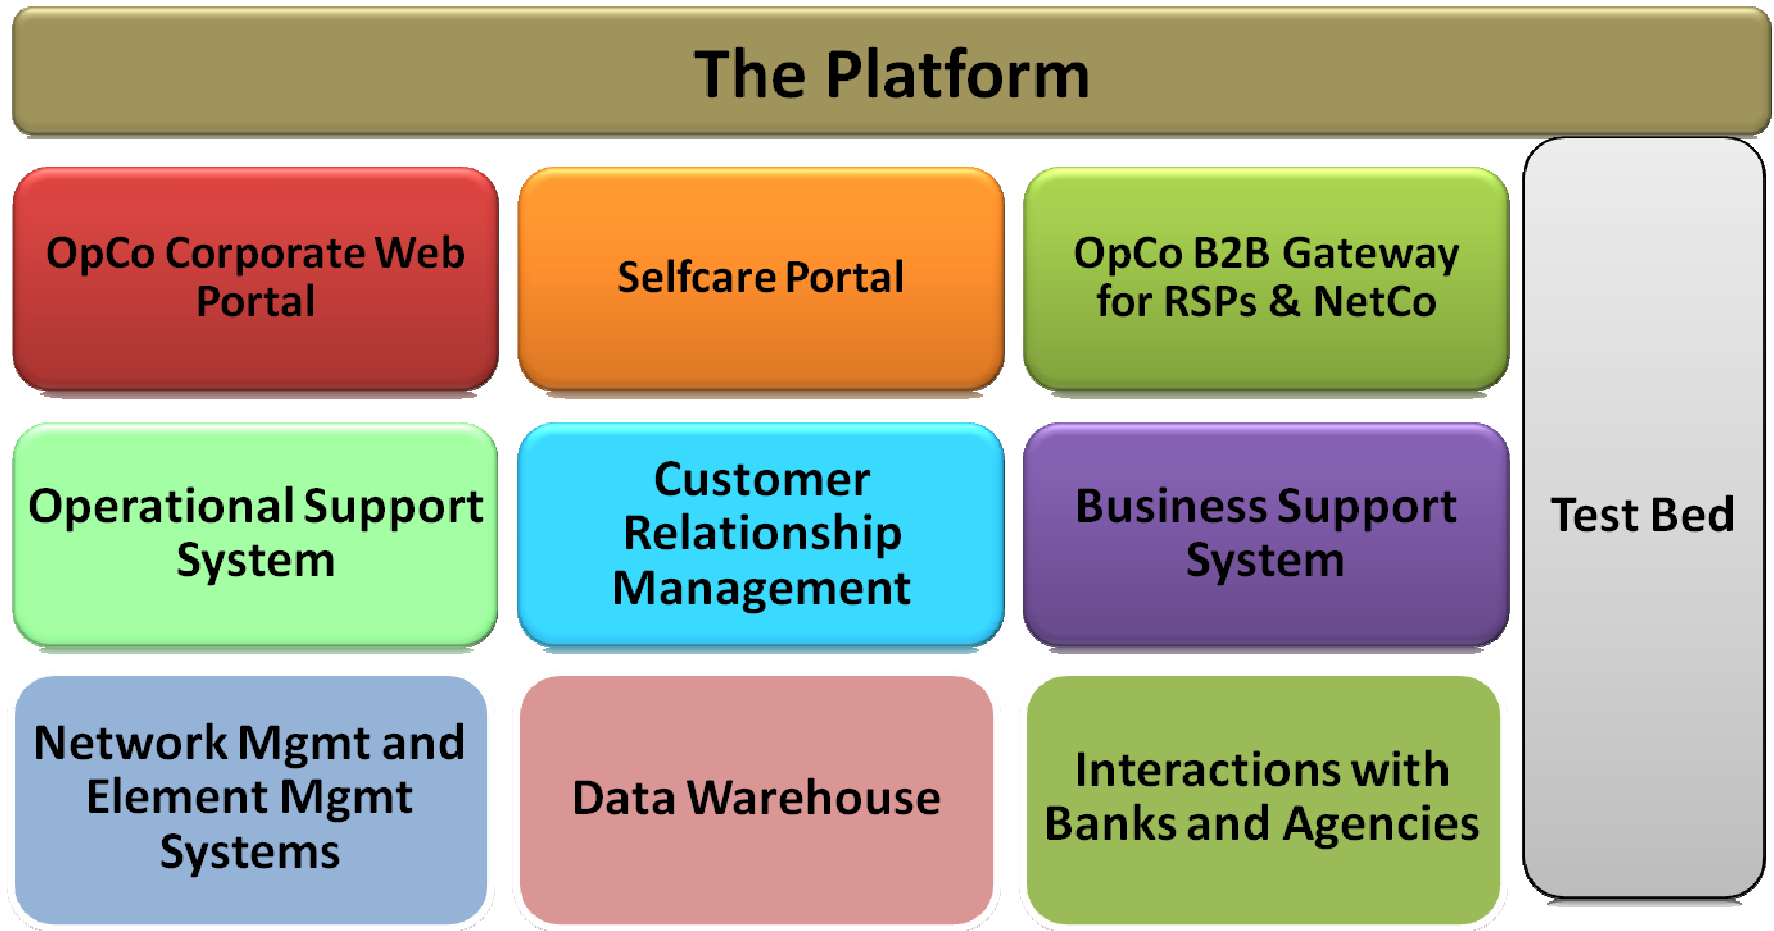

Nucleus Connect's Platform Interfaces