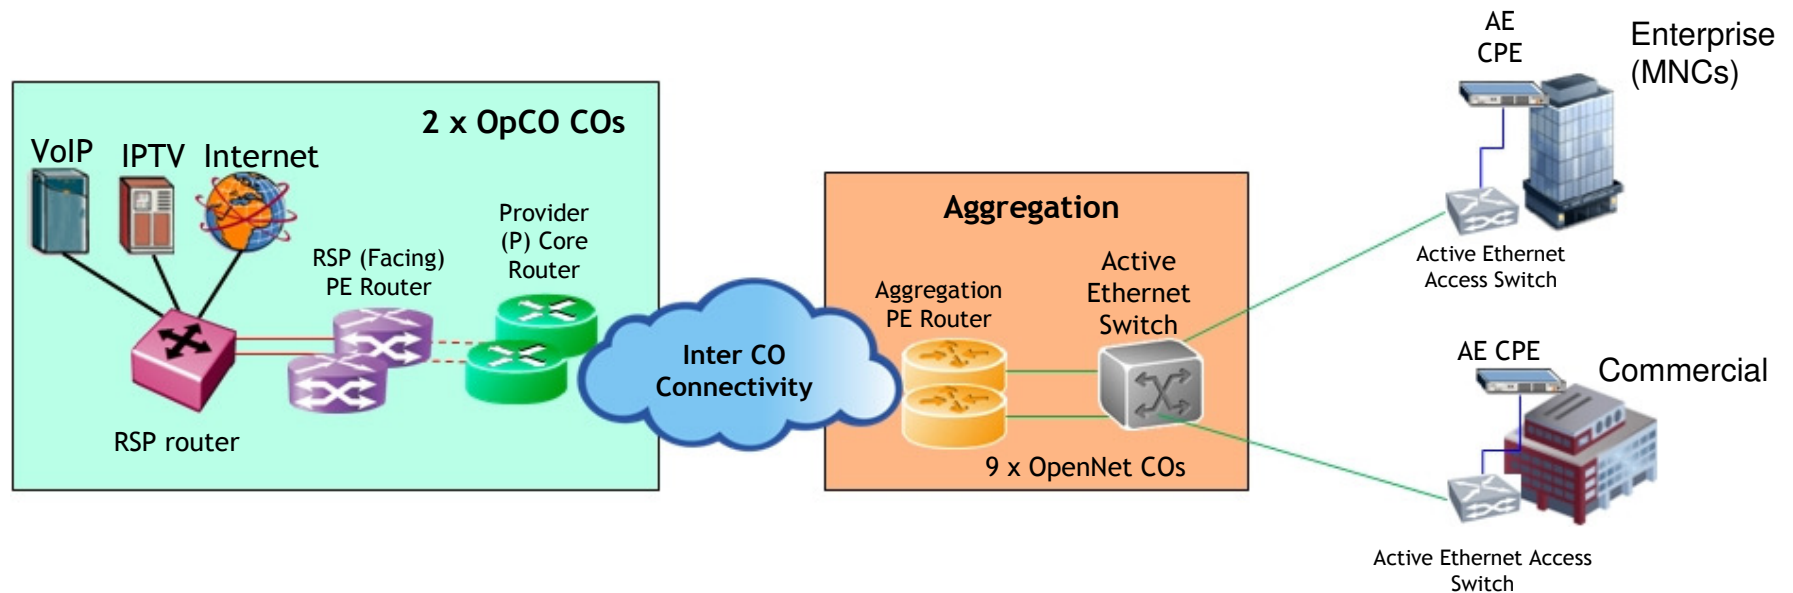

nucleus
connect

Welcome to Nucleus Connect

- **Introduction**
- **Overview of network**
- **Services**
- **Open Access Systems**

Nucleus Connect Overview

- **Nucleus Connect was selected to Build and Operate the Active Network in Singapore's Next Generation National Broadband Network (Next Gen NBN)**
- **Nucleus Connect will deploy advanced technologies to enable a comprehensive range of ultra-high speed wholesale broadband services to RSPs**
- **Nucleus Connect will launch commercial operations in Q1, 2010**
- **Nucleus Connect will offer standard pricing to all Retail Service Providers (RSPs) through an Inter Connect Offering (ICO) that will be regulated by IDA.**
- **Nucleus Connect will deploy a Fiber-to-the-Home (FTTH) architecture using GPON and Active Ethernet network elements to deliver broadband services with speeds up to 1Gbps**

Residential Services

Connections Services

- 100 Mbps Ethernet
- 1 Gbps Ethernet
- Subscribe to different class of services**
 - Best Efforts
 - Real Time
 - Near Real Time
 - Mission Critical

Potential RSP Offerings

- VoIP
- IPTV and Video on Demand (SD and HD)
- High Speed Internet
- Online Gaming
- Video conferencing (e-learning)
- Online storage
- Telemedicine

Non-Residential Services

Connections Services

- 100 Mbps Ethernet
- 1 Gbps Ethernet
- Symmetrical bandwidth
- Subscribe to different class of services**
 - Best Efforts
 - Real Time
 - Near Real Time
 - Mission Critical

Potential RSP Offerings

- Voice over IP
- High Speed Internet
- Corporate data usage (VPN, Intranet)
- Video conference, Tele-Presence
- Leased lines
- Software as a Service (SaaS)
- Telemedicine

Non-Building Address Point (NBAP) Services