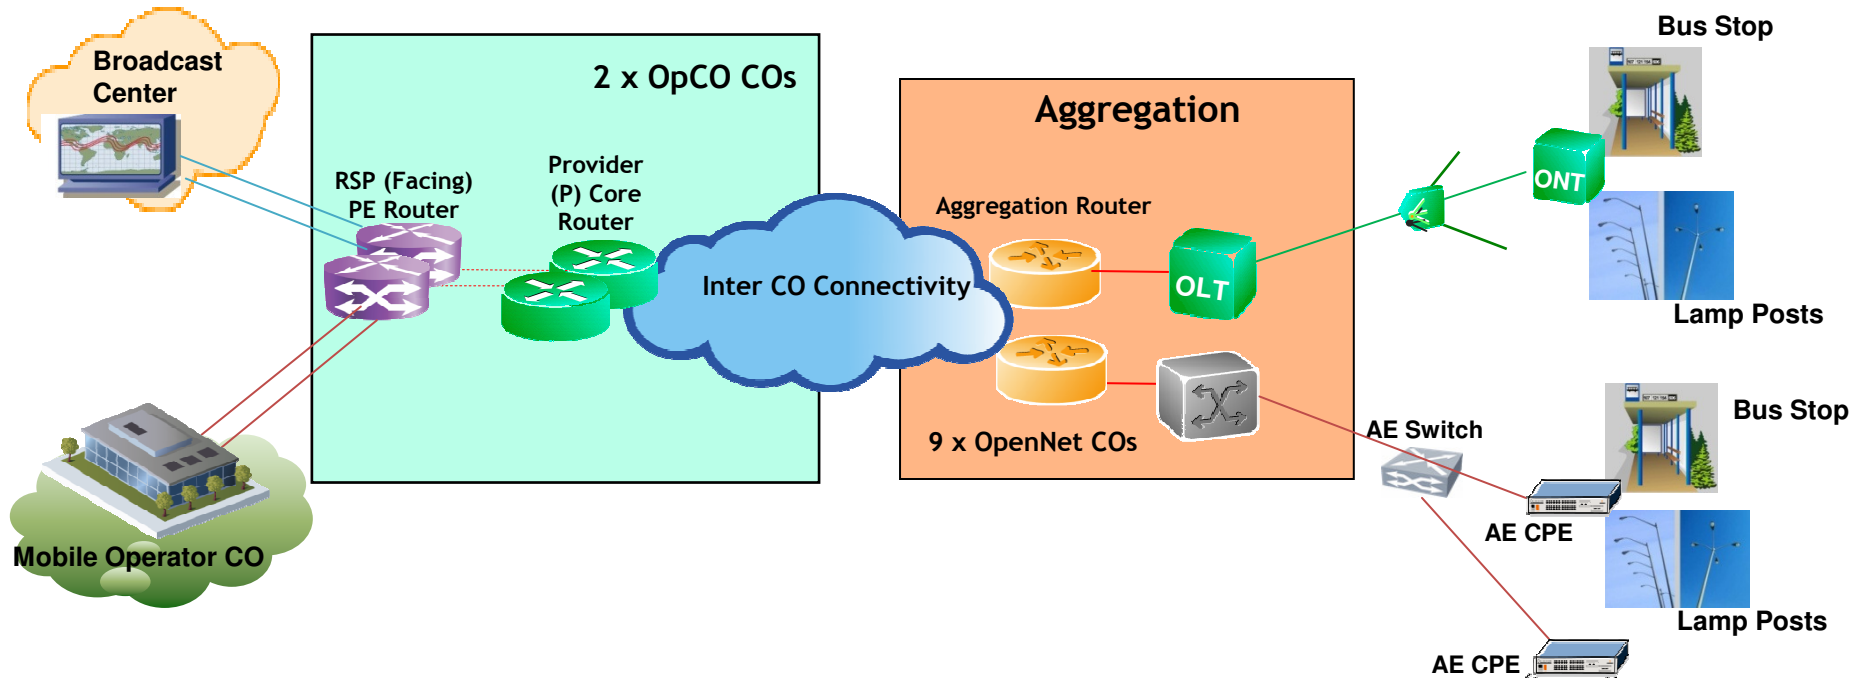

nucleus
connect

Welcome to Nucleus Connect

- **Introduction**
- **Overview of network**
- **Services**
- **Open Access Systems**

Nucleus Connect Overview

- **Nucleus Connect was selected to Build and Operate the Active Network in Singapore's Next Generation National Broadband Network (Next Gen NBN)**
- **Nucleus Connect will deploy advanced technologies to enable a comprehensive range of ultra-high speed wholesale broadband services to RSPs**
- **Nucleus Connect will launch commercial operations in Q1, 2010**
- **Nucleus Connect will offer standard pricing to all Retail Service Providers (RSPs) through an Inter Connect Offering (ICO) that will be regulated by IDA.**
- **Nucleus Connect will deploy a Fiber-to-the-Home (FTTH) architecture using GPON and Active Ethernet network elements to deliver broadband services with speeds up to 1Gbps**

- VoIP
- IPTV and Video on Demand (SD and HD)
- High Speed Internet
- Online Gaming
- Video conferencing (e-learning)
- Online storage
- Telemedicine

Non-Residential Services

Connections Services

- 100 Mbps Ethernet
- 1 Gbps Ethernet
- Symmetrical bandwidth
- Subscribe to different class of services**
 - Best Efforts
 - Real Time
 - Near Real Time
 - Mission Critical

Potential RSP Offerings

- Voice over IP
- High Speed Internet
- Corporate data usage (VPN, Intranet)
- Video conference, Tele-Presence
- Leased lines
- Software as a Service (SaaS)
- Telemedicine

Non-Building Address Point (NBAP) Services

- The proposed OSS-BSS solution is designed to provide an **Open Access** Platform to enable End-Users, RSP, QP and OpenNet to interact with the Nucleus Connect for ease of delivery of service.
- Being at the heart of the NGNBN eco-system, the proposed OSS-BSS solution is designed with the following business needs:
 - **Deliver Ease of Doing Business**
 - **Empower End Users and Partners**
 - **Efficient end-to-end Services Delivery**